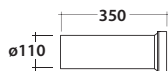

Complementi/Complement

Art.RASP**

Tubo raccordo per scarico a parete cm 35. Peso 0,25 Kg
Pipe for wall drain 35cm. Weight 0,25 Kg

Art.FXVF